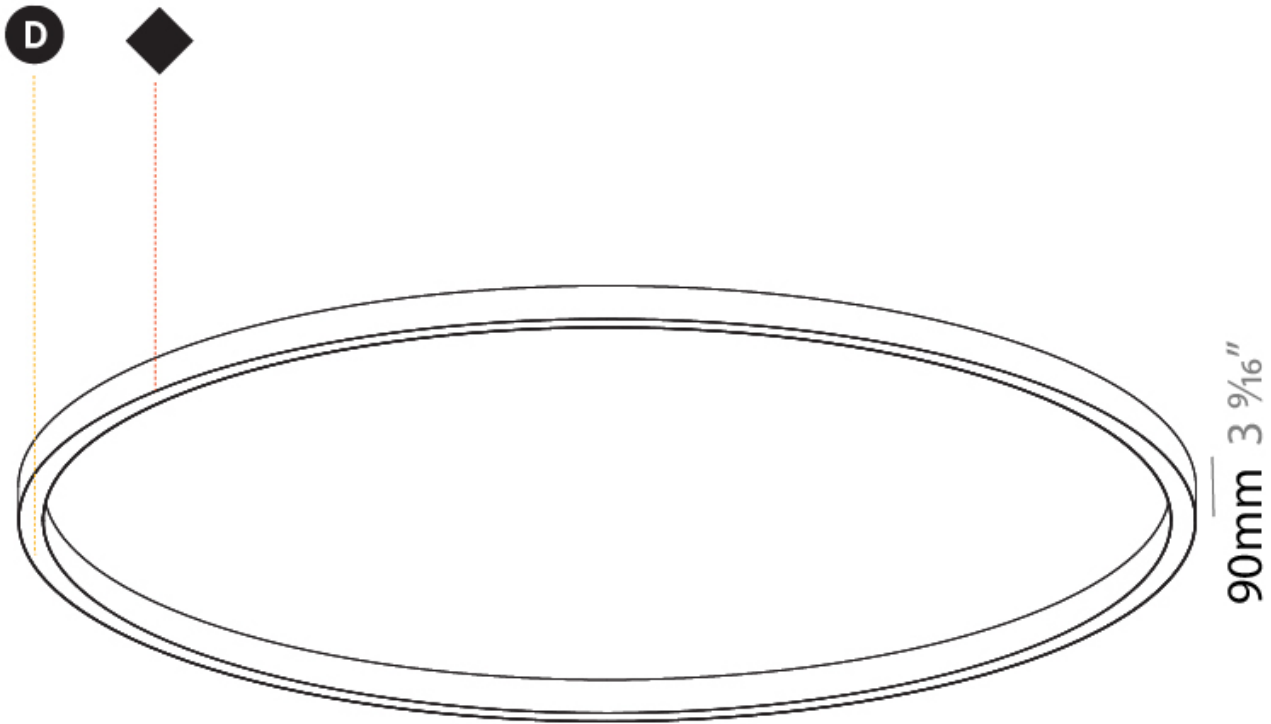

PROJECT
TYPE
SPECIFIER
QUANTITY
DATE

Ø 5070mm 199 5/8"

Ø 5200mm 204 3/4 "

GLORIOUS COLOR FINISH CHART

PROJECT _____

TYPE _____

SPECIFIER _____

QUANTITY _____